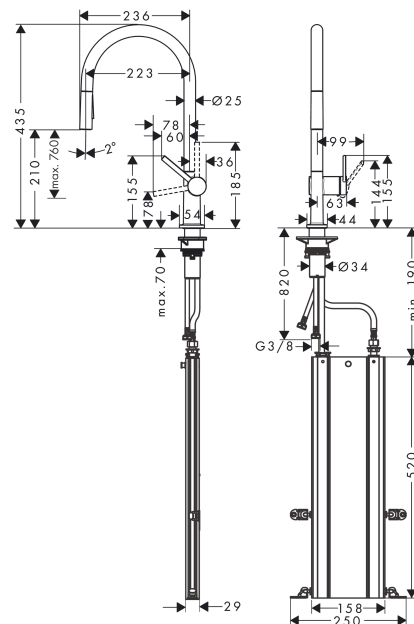

#### product features

- consists of: single lever kitchen mixer, hose box
- ComfortZone 210
- swivel range adjustable in 4 steps 60°, 110°, 150° or 360°
- laminar spray, shower spray
- lockable shower spray, spray returns through pressing spray diverter and spray returns automatically through handle closing
- connection dimension: DN15
- maximum flow rate at 3 bar: 7 l/min
- ceramic cartridge
- connection type: G 3/8 connections
- temperature limitation adjustable
- integrated non-return valve
- suitable for continuous flow water heaters
- sBox for quiet, smooth and protected hose guidance in the cabinet, under the countertop
- extension length up to 76 cm

### Product image

### Scale drawing

**Talis M54**  
**Single lever kitchen mixer 210, pull-out spray, 2jet, sBox**  
 Surfaces: **Stainless Steel Finish**    Article Number: **72801800**

### Flowchart

Talis M54  
 Single lever kitchen mixer 210, pull-out spray, 2jet, sBox  
 Surfaces: **Stainless Steel Finish** Article Number: **72801800**

Exploded Drawing

Year of production: >12/19