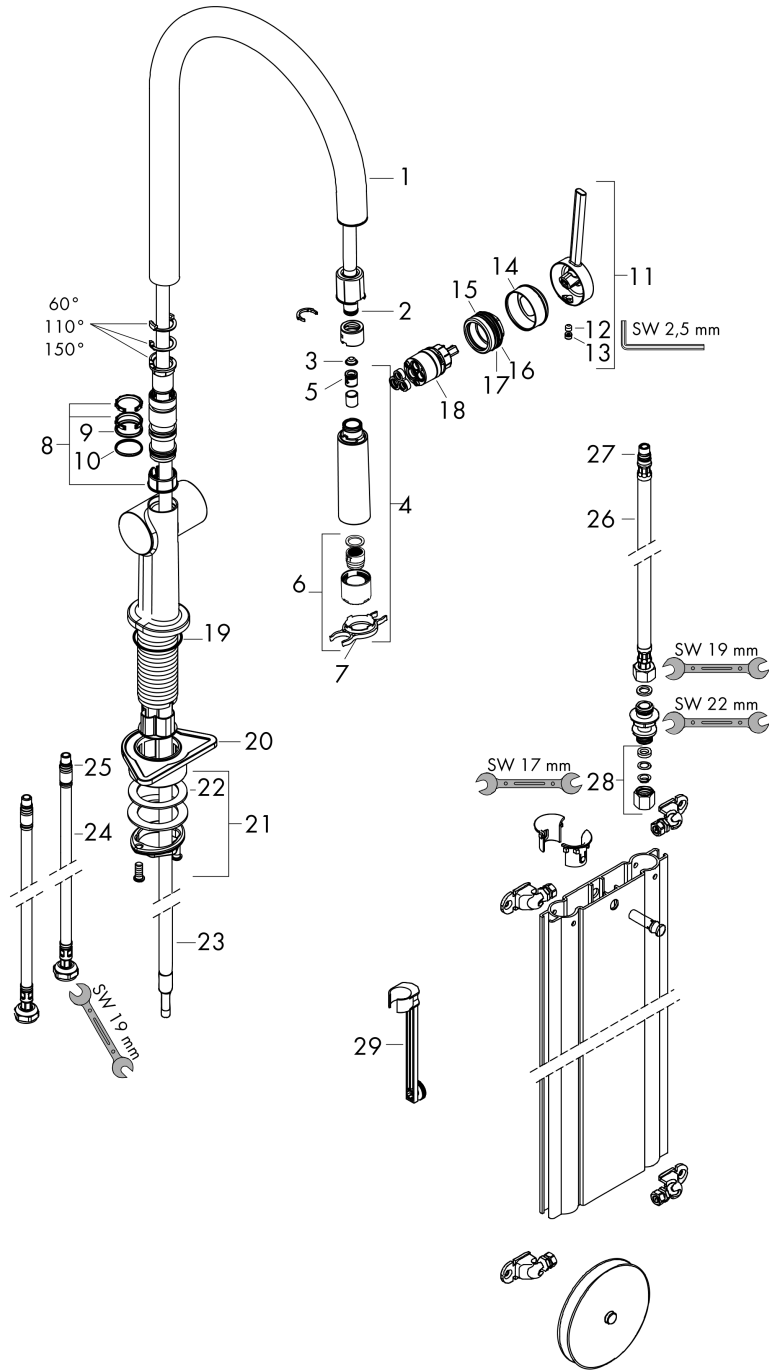

### Scale drawing

**Talis M54**  
**Single lever kitchen mixer 210, pull-out spray, 2jet, sBox**  
 Surfaces: **Stainless Steel Finish**    Article Number: **72801800**

### Flowchart

Talis M54  
 Single lever kitchen mixer 210, pull-out spray, 2jet, sBox  
 Surfaces: **Stainless Steel Finish** Article Number: **72801800**

Exploded Drawing

Year of production: >12/19

## Talis M54

Single lever kitchen mixer 210, pull-out spray, 2jet, sBox

Surfaces: **Stainless Steel Finish** Article Number: **72801800**

### Spare part list

Year of production: >12/19

Pos.	Description	Article Number	Price	PU
1	spout cpl.	93739800	-	1
2	O-ring 8x2	98112000	-	1
3	filter	98516000	-	1
4	handspray	93741800	-	1
5	non return valve DW 10	96456000	-	1
6	spray former	93342000	-	1
7	service tool	95910000	-	1
8	set of lever collars	98365000	-	1
9	O-ring 19x2	98426000	-	1
10	O-ring 20x1,5	98197000	-	1
11	handle	93736800	-	1
12	hollow set screw M5x5	98446000	-	1
13	screw cover	93735610	-	1
14	flange	93737800	-	1
15	nut	93738000	-	1
16	O-ring 29x2	98391000	-	1
17	O-ring 30x1,5	98433000	-	1
18	cartridge, assy	93740000	-	1
19	O-ring 36x3	98052000	-	1
20	support	97523000	-	1
21	fixing set (Ø 34)	95049000	-	1
22	lever collar	97548000	-	1
23	hose	93754000	-	1
24	connection hose 900 mm M8x0,75 G3/8	93746000	-	1
25	O-ring 6,6x1,6	93019000	-	1
26	connection hose 450 mm M8x0,75 G3/8	97206000	-	1
27	O-ring 7x1,5	98422000	-	1
28	squeezing connection	96099000	-	1
29	extension set	43333000	-	1